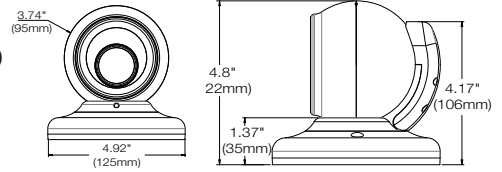

Accessories (Optional)

DWC-PMB-WL-W
Pole mount

DWC-VICNMW
Corner mount

DWC-VACM
Ceiling mount bracket

DWC-VAJUNC
Junction box

DWC-VAWM
Wall mount bracket

Dimensions

Unit: Inch (mm)