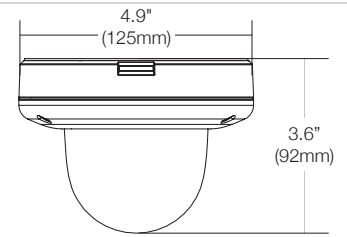

Dimensions

Unit: Inch (mm)

Summary

This NDAA-compliant MEGApix® IP camera provides 5MP resolution at real-time 30fps. The camera is powered by Star-Light Plus™ color in near-total darkness technology for quality video in any lighting conditions. The IP66-rated, IK-10 impact resistant vandal housing features CleanView™ self-cleaning dome treatment.