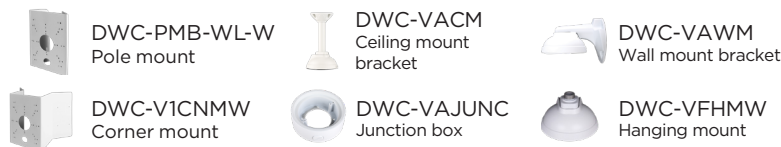

Accessories (Optional)

866.446.3595

sales@digital-watchdog.com

www.digital-watchdog.com

Built for Users.™