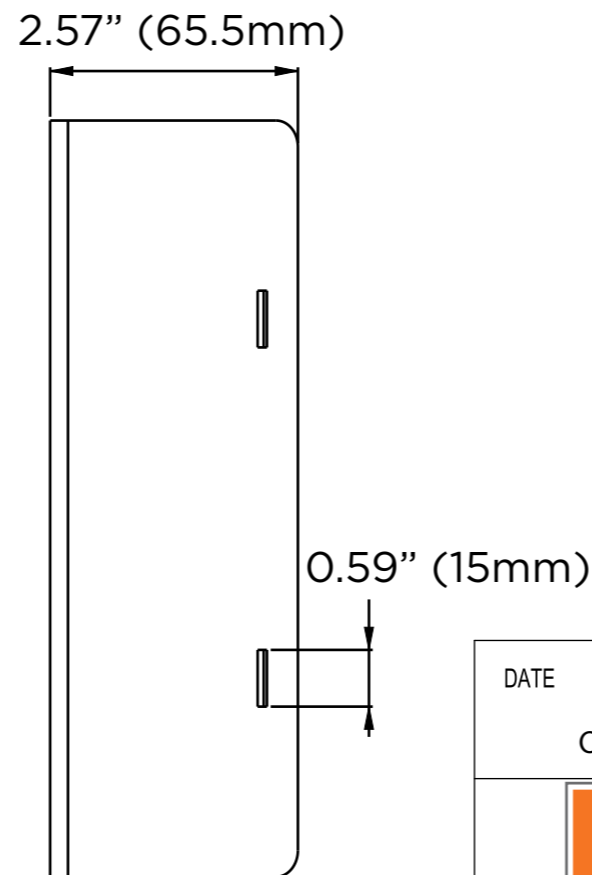

Mounting point	Compatible wall mount	Mounting size
Mounting holes labeled 1	DWC-P230WMW	4.01" x 5.59" (102x142mm)
Mounting holes labeled 2	DWC-PZWM	4.13" x 4.33" (105x110mm)
Mounting holes labeled 3	DWC-WMJUNCW	Ø 4.76" (Ø 121mm)
Mounting holes labeled 4	All other dome camera wall mount brackets	Ø 4.76" (Ø 121mm)
Mounting holes labeled 5	DWC-BLJUNC(-W), DWC-PBJUNC	Ø 3.07" (Ø 78mm)

DATE	SCALE	MATERIAL	TYPE
08/2023		Steel	Fixed
		DESCRIPTION DWC-PMB-WLW Pole mount bracket for bullet and white vandal dome cameras	