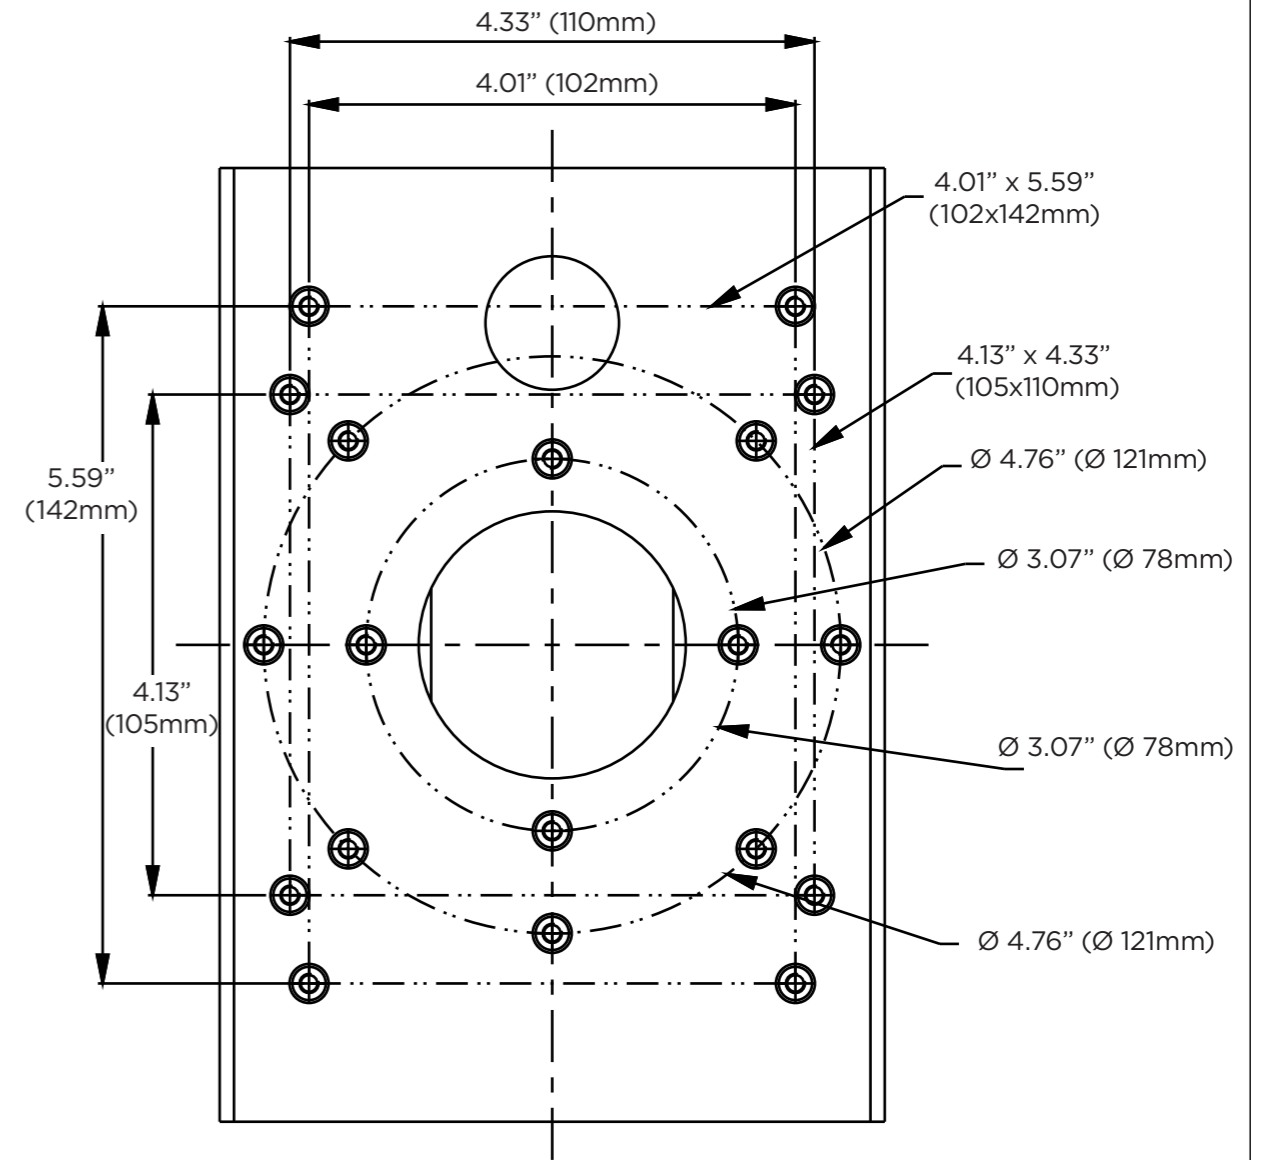

Mounting point	Compatible wall mount	Mounting size
Mounting holes labeled 1	DWC-P230WMW	4.01" x 5.59" (102x142mm)
Mounting holes labeled 2	DWC-PZWM	4.13" x 4.33" (105x110mm)
Mounting holes labeled 3	DWC-WMJUNCW	Ø 4.76" (Ø 121mm)
Mounting holes labeled 4	All other dome camera wall mount brackets	Ø 4.76" (Ø 121mm)
Mounting holes labeled 5	DWC-BLJUNC(-W), DWC-PBJUNC	Ø 3.07" (Ø 78mm)

DATE	SCALE	MATERIAL	TYPE
08/2023		Steel	Fixed
		DESCRIPTION DWC-PMB-WLW Pole mount bracket for bullet and white vandal dome cameras	