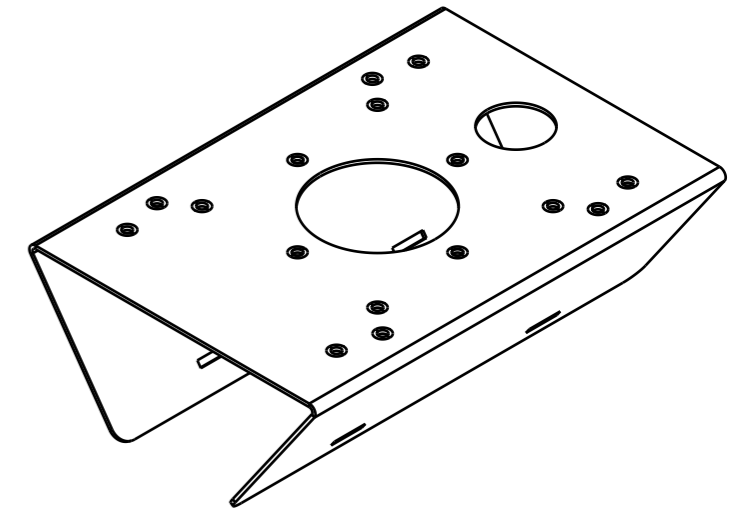

Mounting point	Compatible wall mount	Mounting size
Mounting holes labeled 1	DWC-P230WMW	4.01" x 5.59" (102x142mm)
Mounting holes labeled 2	DWC-PZWM	4.13" x 4.33" (105x110mm)
Mounting holes labeled 3	DWC-WMJUNCW	Ø 4.76" (Ø 121mm)
Mounting holes labeled 4	All other dome camera wall mount brackets	Ø 4.76" (Ø 121mm)
Mounting holes labeled 5	DWC-BLJUNC(-W), DWC-PBJUNC	Ø 3.07" (Ø 78mm)

DATE	SCALE	MATERIAL	TYPE
08/2023		Steel	Fixed
		DESCRIPTION DWC-PMB-WLW Pole mount bracket for bullet and white vandal dome cameras	