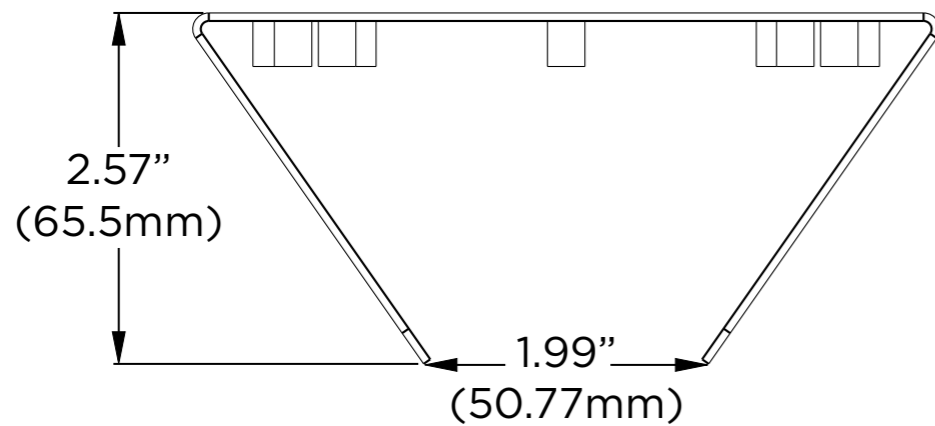

Mounting point	Compatible wall mount	Mounting size
Mounting holes labeled 1	DWC-P230WMW	4.01" x 5.59" (102x142mm)
Mounting holes labeled 2	DWC-PZWM	4.13" x 4.33" (105x110mm)
Mounting holes labeled 3	DWC-WMJUNCW	Ø 4.76" (Ø 121mm)
Mounting holes labeled 4	All other dome camera wall mount brackets	Ø 4.76" (Ø 121mm)
Mounting holes labeled 5	DWC-BLJUNC(-W), DWC-PBJUNC	Ø 3.07" (Ø 78mm)

DATE	SCALE	MATERIAL	TYPE
08/2023		Steel	Fixed
		DESCRIPTION DWC-PMB-WLW Pole mount bracket for bullet and white vandal dome cameras	