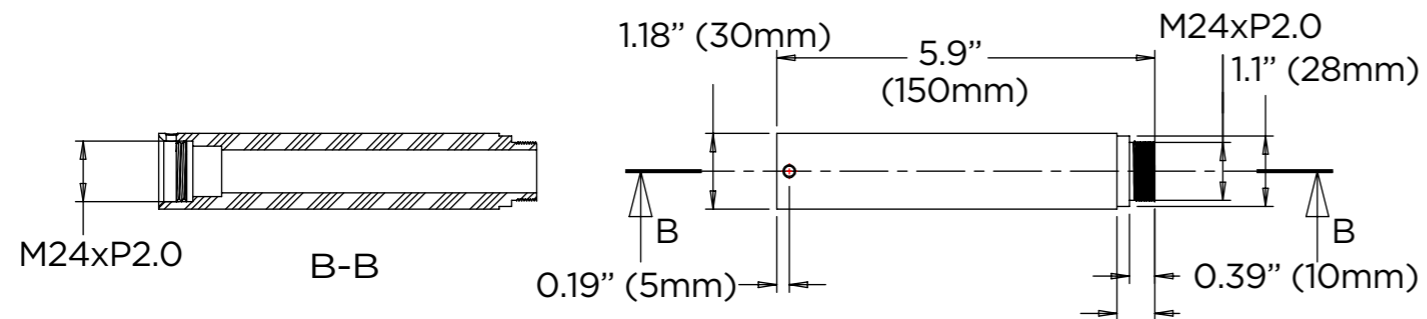

Mounting screws (2 each)

DATE	SCALE	MATERIAL	TYPE
08/2022		Aluminum	Fixed
		DESCRIPTION DW-C-PZCMW Ceiling mount bracket for multi-sensor vandal cameras	