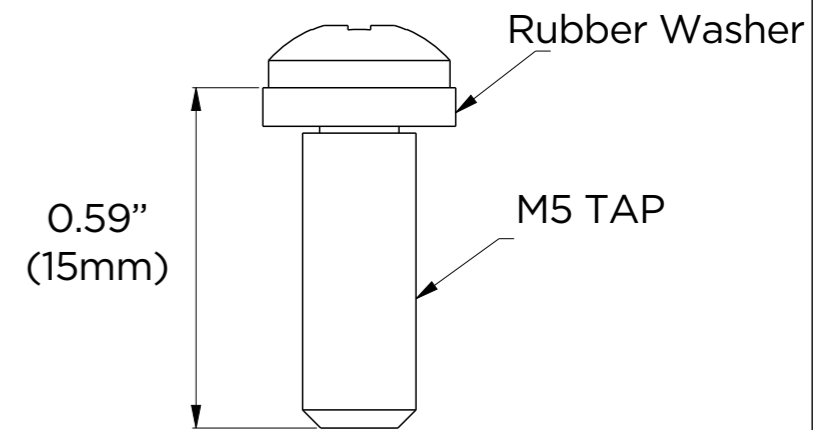

Mounting screws (2 each)

DATE	SCALE	MATERIAL	TYPE
08/2022		Aluminum	Fixed
		DESCRIPTION DW-C-PZCMW Ceiling mount bracket for multi-sensor vandal cameras	