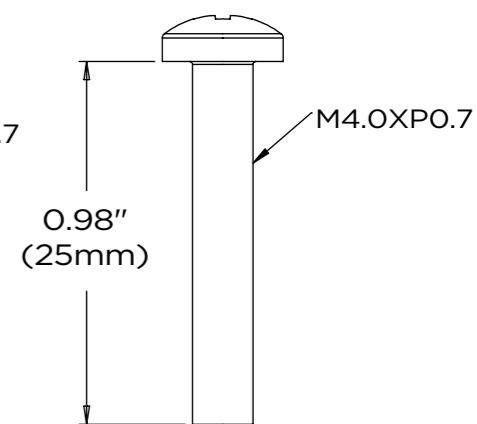

SCREW 2EA

For DW-C-M(P)VC cameras

SCREW 2EA

For DW-C-M(P)V8 cameras

DATE	07/2022	SCALE	MATERIAL	TYPE
			Aluminum	Fixed
		DESCRIPTION	DW-C-VFFMW Flush mount for white low-profile vandal dome IP cameras	