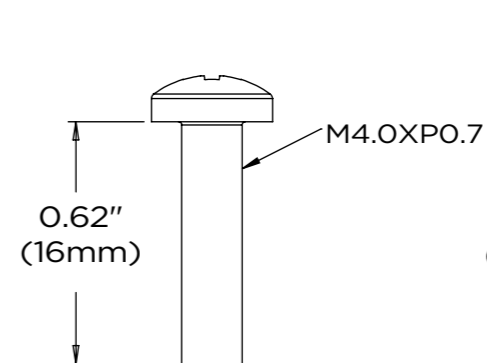

SCREW 2EA

For DW-C-M(P)VC cameras

SCREW 2EA

For DW-C-M(P)V8 cameras

DATE	07/2022	SCALE	MATERIAL	TYPE
			Aluminum	Fixed
		DESCRIPTION	DW-C-VFFMW Flush mount for white low-profile vandal dome IP cameras	