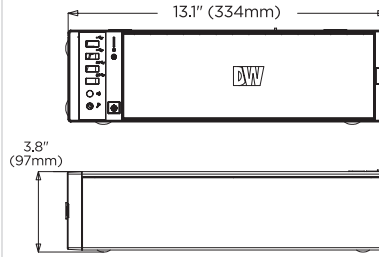

## Dimensions

Unit: inch (mm)

## Specifications

PART NUMBER	DW-BJDX11XXT-LX	
Included IP licenses	4	
Form factor	Slim Desktop	
Operating system	Ubuntu Desktop 20.04.5 LTS	
CPU	Intel <sup>®</sup> Celeron processor	
Memory	8GB	
Ethernet port	2x 1G Ethernet ports (RJ45)	
System	Max video storage rate (Mbps)	80 Mbps
	Maximum HDD	2 x SATA HDD
Storage	Maximum storage	40TB
	Outputs	1x true HD, 1x DVI-D, 1x D-Sub for system configuration. Maximum 1 display output at a time.
Video-out	Video card	Onboard Intel HD Graphics
	Resolution	True HD: 4096x2160@60Hz, DVI-D: 1920x1200@60Hz, D-Sub: 1920x1200@60Hz
Preloaded VMS software	DW Spectrum <sup>®</sup> IPVMS Server	
Remote clients	Cross-platform - Windows <sup>®</sup> , Linux Ubuntu <sup>®</sup> and Mac <sup>®</sup>	
Mobile apps	iOS <sup>®</sup> and Android <sup>®</sup>	
Keyboard and mouse	Included	
Power supply	300W**	
Operating temperature	41°F-104°F (5°C-40°C)	
Operating humidity	20-90% RH	
Dimension (WxDxH)	Desktop 3.88" x 13.1" x 15.8" (98.5 x 334 x 402 mm) Standing 13.1" x 3.88" x 15.8" (334 x 98.5 x 402 mm)	
Other certification	NDAA, TAA	
Warranty	5 year limited	

## Part number

- DW-BJDX1102T-LX - 2TB internal storage
- DW-BJDX1104T-LX - 4TB internal storage
- DW-BJDX1108T-LX - 8TB internal storage
- DW-BJDX1112T-LX - 12TB internal storage
- DW-BJDX1116T-LX - 16TB internal storage
- DW-BJDX1120T-LX - 20TB internal storage
- DW-BJDX1124T-LX - 24TB internal storage
- DW-BJDX1132T-LX - 32TB internal storage
- DW-BJDX1140T-LX - 40TB internal storage