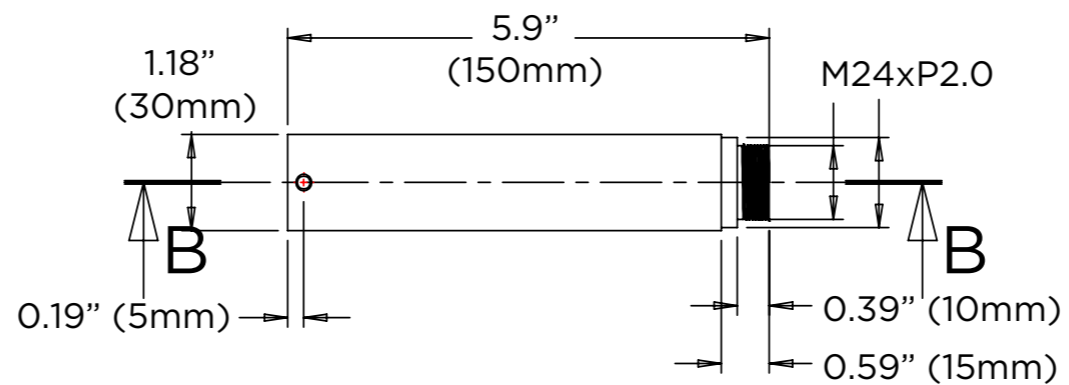

A-A  
1:4

Mounting screws (4 each)

Mounting screws (4 each)

B-B  
1:3

DATE	SCALE	MATERIAL	TYPE
01/2022		Aluminum	Fixed
		DESCRIPTION DWC-VFCMW Ceiling mount bracket for white IP vandal dome cameras	