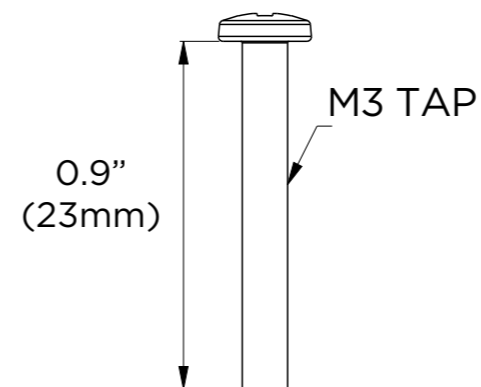

A-A  
1:4

Mounting screws (4 each)

Mounting screws (4 each)

B-B  
1:3

DATE	SCALE	MATERIAL	TYPE
01/2022		Aluminum	Fixed
		DESCRIPTION DWC-VFCMW Ceiling mount bracket for white IP vandal dome cameras	