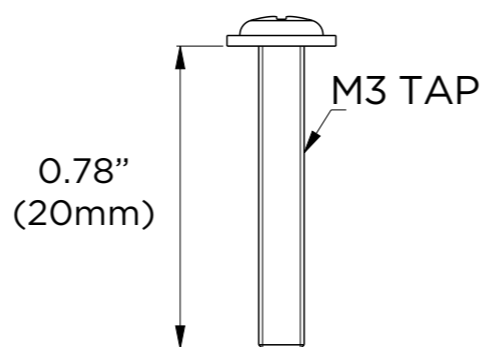

A-A  
1:4

Mounting screws (4 each)

Mounting screws (4 each)

B-B  
1:3

DATE	SCALE	MATERIAL	TYPE
01/2022		Aluminum	Fixed
		DESCRIPTION DWC-VFCMW Ceiling mount bracket for white IP vandal dome cameras	