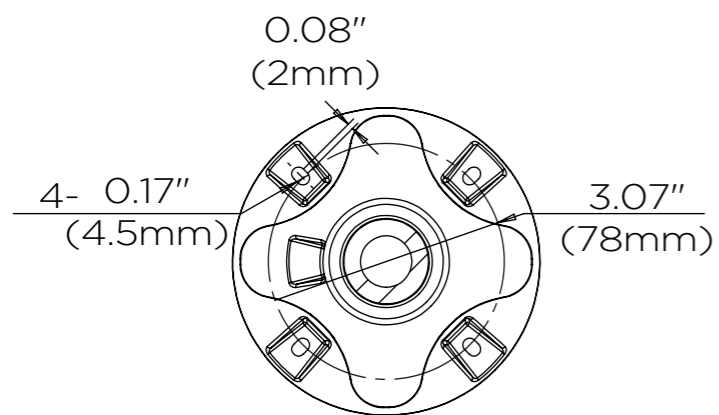

A-A  
1:4

Mounting screws (4 each)

Mounting screws (4 each)

B-B  
1:3

DATE	SCALE	MATERIAL	TYPE
01/2022		Aluminum	Fixed
		DESCRIPTION DWC-VFCMW Ceiling mount bracket for white IP vandal dome cameras	