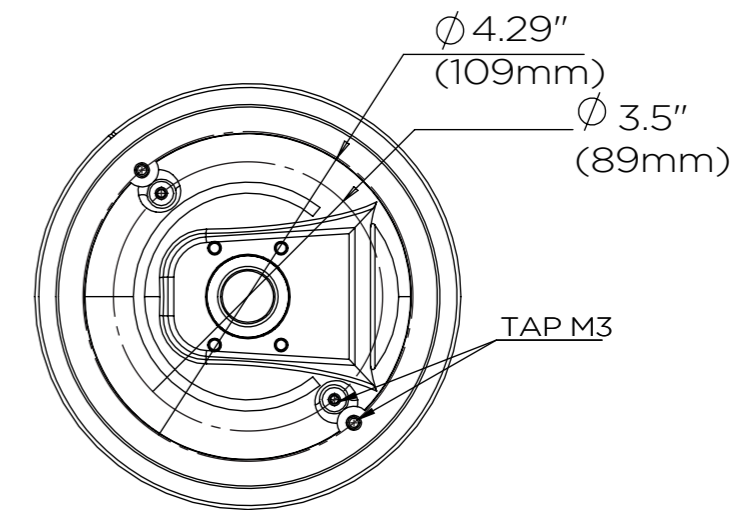

A-A  
1:4

Mounting screws (4 each)

Mounting screws (4 each)

B-B  
1:3

DATE	SCALE	MATERIAL	TYPE
01/2022		Aluminum	Fixed
		DESCRIPTION DWC-VFCMW Ceiling mount bracket for white IP vandal dome cameras	